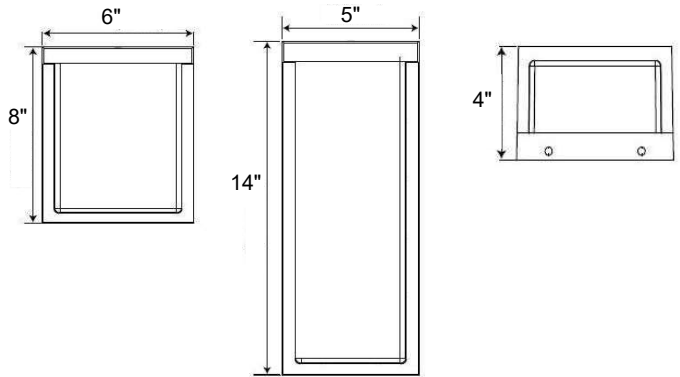

### Dimension

### Specifications

Model #	RYA-WS-0864-3CCT-BK	RYA-WS-1454-3W3CCT-BK
Wattage	12W-14W-16W	18W-20W-22W
Size	W6"xH8"xD4"	W5"xH14"xD4"
Lumen Output	1742 lm	2619 lm
Input Voltage	AC100-277V 50/60Hz	
CCT	3000K-4000K-5000K Selectable	
Beam Angle	125°	
CRI	Ra>80	
Working Temperature	~4°F ~+113°F / ~20°C ~+40°C	
Environment Location	WET LOCATIONS (IP66)	
Lens	White Acrylic	
Life Span	Lumen Maintenance over 70% @ 50,000+ Hours	
Lamp Shell	Architectural Bronze	
Accessories Option	PC: Photocell Control Pre-Installed	
PCS/BOX	10	10
Master Box Dimension	20.3" x 12.6" x 8.9"	20.3" x 11.2" x 14.8"
Master Box Weight	15.21LB	19.30LB