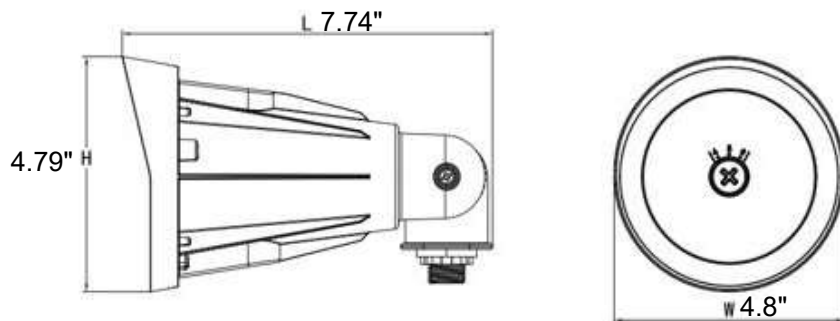

## BEAM SPREAD ADJUSTABLE BULLET FLOOD LIGHT

### Specification:

Part No.	Power	Input Voltage	Luminous Flux	Luminous Efficacy	CC T	Viewing Angle	Ra	PF	Warranty
		AC120-277V		≥120LM/W	3000 K 4000 K 5000 K	47°-70° 71°- 100° 101°-130° tunable	≥80	≥0.9	5 Years
ROCKET-BFL0225-25W-TCP	10W/15W/25W		3000lm						

### Product Dimension:

MODEL	L*W*H(mm/in)
	(7.74"x4.08"x4.79")

101°-130°  
(6H6V)

71°-100°  
(5H5V)

47°-70°  
(4H4V)