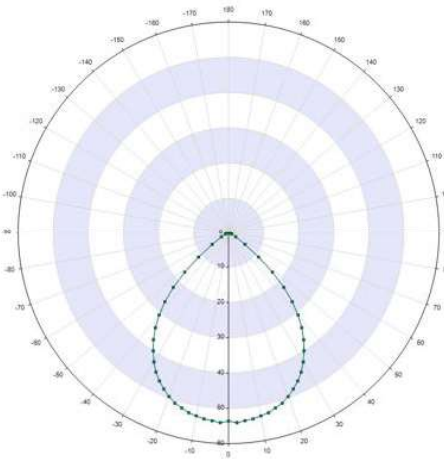

### Specification:

Part No.	Power	Input Voltage	Luminous Flux	Luminous Efficacy	CC T	Viewing Angle	Ra	PF	Warranty
		AC120-277V		≥120LM/W	3000 K 4000 K 5000 K	47°-70° 71°- 100° 101°-130° tunable	≥80	≥0.9	5 Years
ROCKET-BFL0225-25W-TCP	10W/15W/25W		3000lm						

### Product Dimension:

MODEL	L*W*H(mm/in)
	(7.74"x4.08"x4.79")

101°-130°  
(6H6V)

71°-100°  
(5H5V)

47°-70°  
(4H4V)