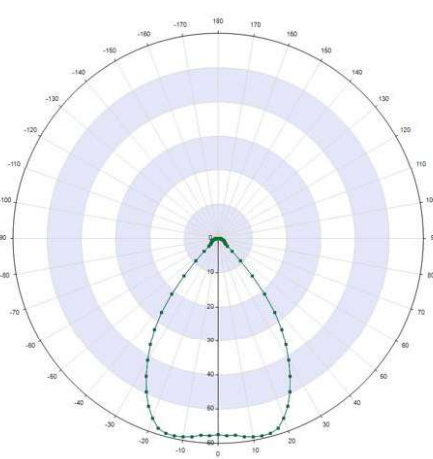

### Specification:

Part No.	Power	Input Voltage	Luminous Flux	Luminous Efficacy	CC T	Viewing Angle	Ra	PF	Warranty
		AC120-277V		≥120LM/W	3000 K 4000 K 5000 K	47°-70° 71°- 100° 101°-130° tunable	≥80	≥0.9	5 Years
ROCKET-BFL0225-25W-TCP	10W/15W/25W		3000lm						

### Product Dimension:

MODEL	L*W*H(mm/in)
	(7.74"x4.08"x4.79")

101°-130°  
(6H6V)

71°-100°  
(5H5V)

47°-70°  
(4H4V)