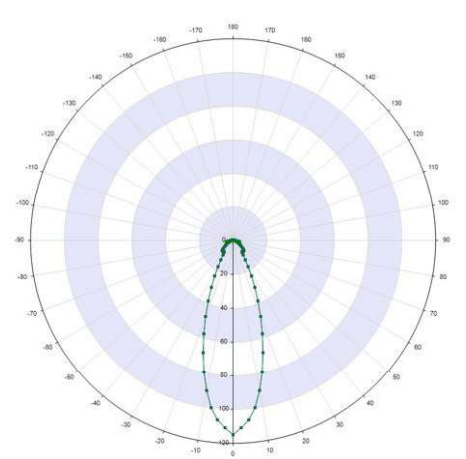

### Specification:

Part No.	Power	Input Voltage	Luminous Flux	Luminous Efficacy	CC T	Viewing Angle	Ra	PF	Warranty
		AC120-277V		≥120LM/W	3000 K 4000 K 5000 K	47°-70° 71°- 100° 101°-130° tunable	≥80	≥0.9	5 Years
ROCKET-BFL0225-25W-TCP	10W/15W/25W		3000lm						

### Product Dimension:

MODEL	L*W*H(mm/in)
	(7.74"x4.08"x4.79")

101°-130°  
(6H6V)

71°-100°  
(5H5V)

47°-70°  
(4H4V)