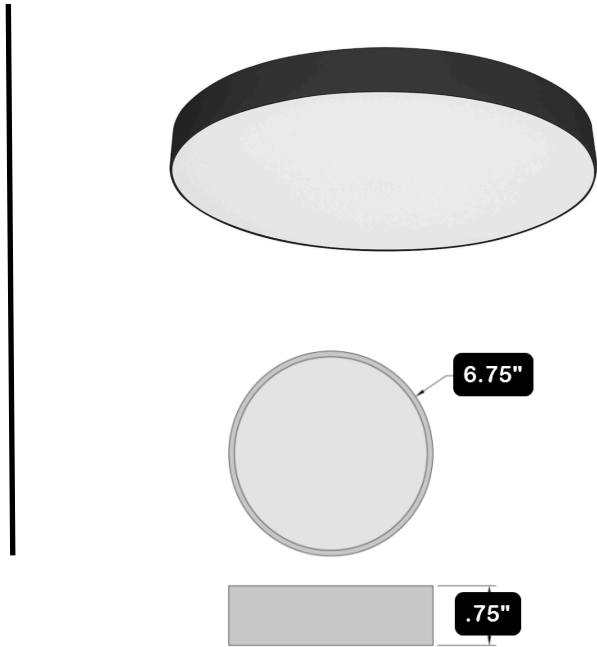

The 7-inch edgeless LED dimmable flush mount with 5 CCT (Correlated Color Temperature) options and approval for wet locations is a versatile and reliable lighting solution for various indoor and outdoor settings. Its sleek and modern design seamlessly integrates into any space, providing a clean and unobtrusive aesthetic. With its dimmable feature, users have the flexibility to adjust the brightness level to their desired preference, allowing for customizable lighting environments. The 5 CCT options offer versatility in lighting design, enabling users to choose from a range of warm to cool tones to suit different atmospheres and occasions.

FEATURES

- Low Profile
- Installs over a 3" or 4" Junction Box
- Average life 50,000 Hours +
- 5 CCT Switchable between 2700K to 5000K
- Compatible with ELV, MLV and Triac dimmers
- Can be mounted on ceiling or wall

| | |
|---------------|----------------------|
| SKU # | FM-EL7-CCT-BK |
| Wattage | 15W |
| Dimming | Triac Dimming |
| Lumen Output | 825lm |
| Rated | Dry / Wet Location |
| Input Voltage | 120VAC, 50/60Hz |
| Lens | Acrylic Diffuser |
| Color | 5CCT |
| Finish | Black |
| ADA | Compliant |
| Standards | ETL, Title24 JA8 |