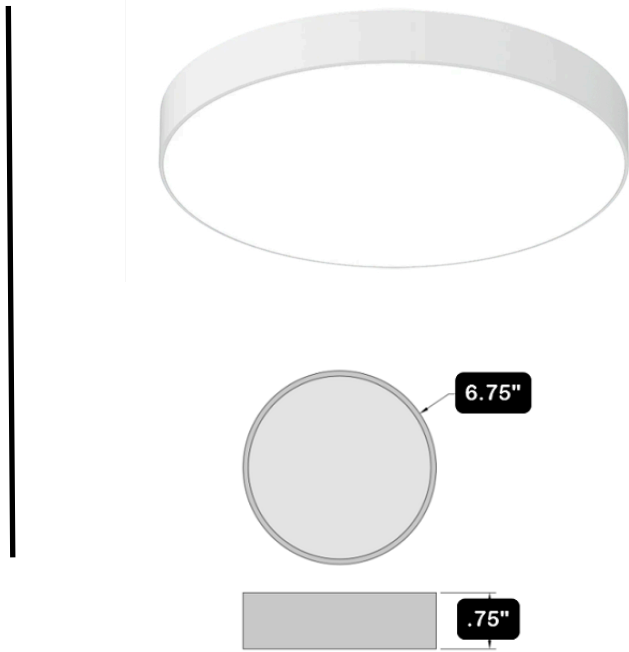

The 7-inch edgeless LED dimmable flush mount with 5 CCT (Correlated Color Temperature) options and approval for wet locations is a versatile and reliable lighting solution for various indoor and outdoor settings. Its sleek and modern design seamlessly integrates into any space, providing a clean and unobtrusive aesthetic. With its dimmable feature, users have the flexibility to adjust the brightness level to their desired preference, allowing for customizable lighting environments. The 5 CCT options offer versatility in lighting design, enabling users to choose from a range of warm to cool tones to suit different atmospheres and occasions.

FEATURES

- Low Profile
- Installs over a 3" or 4" Junction Box
- Average life 50,000 Hours +
- 5 CCT Switchable between 2700K to 5000K
- Compatible with ELV, MLV and Triac dimmers
- Can be mounted on ceiling or wall

| SKU # | FM-EL7-CCT-WH |
|---------------|--------------------|
| Wattage | 15W |
| Dimming | Triac Dimming |
| Lumen Output | 850lm |
| Rated | Dry / Wet Location |
| Input Voltage | 120VAC, 50/60Hz |
| Lens | Acrylic Diffuser |
| Color | 5CCT |
| Finish | White |
| ADA | Compliant |
| Standards | ETL, Title24 JA8 |