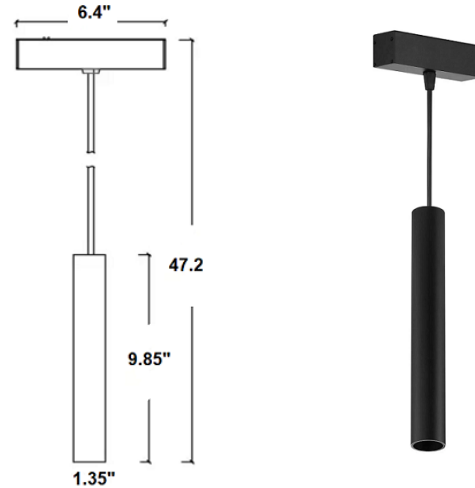

The Cylinder Mini Pendant for 24 Volts Magnetic Track Lighting is a sleek and modern lighting solution that combines both form and function. Designed specifically for magnetic track systems, this pendant light offers easy installation and versatility, allowing for effortless repositioning along the track. Operating at 24 volts, it is energy-efficient while providing bright and focused illumination, perfect for highlighting specific areas or creating an ambient atmosphere. The minimalist cylindrical design adds a contemporary touch to any space, making it an ideal choice for both residential and commercial interiors seeking a stylish yet practical lighting option.

Model #	VL-PENDANT35-BK
Power	5W
CCT	3000K
Mounting	Magnetic Track
Lumen Output	378
Beam Angle	Spot
Input Voltage	24V DC
Dimmable	Yes
CRI	90
Driver	Remote
Standard	ETL
Rated	Damp
Finish	Black