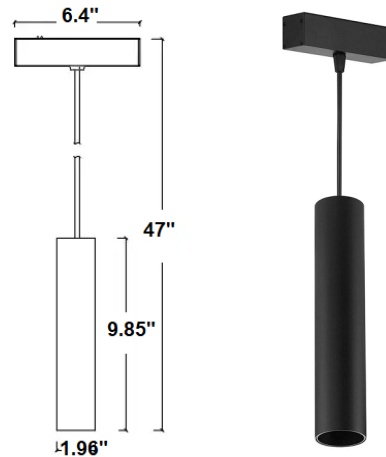

The Cylinder Mini Pendant for 24 Volts Magnetic Track Lighting is a sleek and modern lighting solution that combines both form and function. Designed specifically for magnetic track systems, this pendant light offers easy installation and versatility, allowing for effortless repositioning along the track. Operating at 24 volts, it is energy-efficient while providing bright and focused illumination, perfect for highlighting specific areas or creating an ambient atmosphere. The minimalist cylindrical design adds a contemporary touch to any space, making it an ideal choice for both residential and commercial interiors seeking a stylish yet practical lighting option.

Model #	VL-PENDANT50-BK
Power	10W
CCT	3000K
Mounting	Magnetic Track
Lumen Output	692
Beam Angle	Spot
Input Voltage	24V DC
Dimmable	Yes
CRI	90
Driver	Remote
Standard	ETL
Rated	Damp
Finish	Black