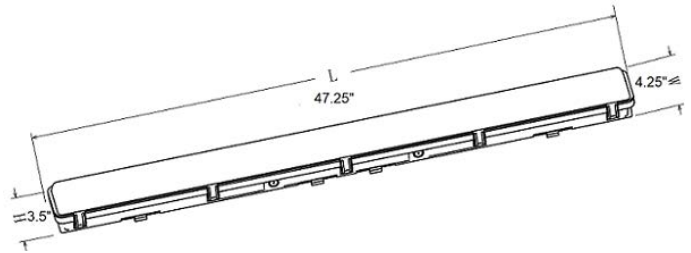

Product Dimension

Introducing the Vapor Tight: The LED Vapor Tight fixture, rated for wet locations, offers a durable and versatile lighting solution suitable for a wide range of indoor and outdoor environments. Its robust construction ensures durability and reliability, making it ideal for areas exposed to moisture, dust, and harsh weather conditions. With selectable wattage options of 3500W, 4000W, and 5000W, along with a luminous efficacy of 140 lumens per watt (lm/W), this fixture provides high-efficiency lighting that can be customized to meet specific brightness levels and energy consumption preferences. Whether used in parking garages, industrial facilities, car washes, or outdoor walkways, the Vapor Tight delivers reliable performance, energy efficiency, and versatility—making it an essential component of any lighting project.

Specification

Part No.	Power	Input Voltage	Luminous	Luminous Efficacy	CCT	Viewing Angle	Ra	PF	Warranty
VP-TPL3-4FT50W-TCP	30/40/50W	AC120-277V	7000lm	140lm/W	3500K	120°	>80	>0.9	5 Years
VP-TPL3-4FT50W-TCP-MS	30/40/50W		7000lm		4000K				
VP-TPL3-4FT50W-TCP-EM	30/40/50W		7000lm		5000K				

Features

- Universal Voltage: 120-277V or 120-347
- ETL Universa
- IP66, IK08, and 850° glow wire test requirement.
- 5-year warranty.

Testing Report