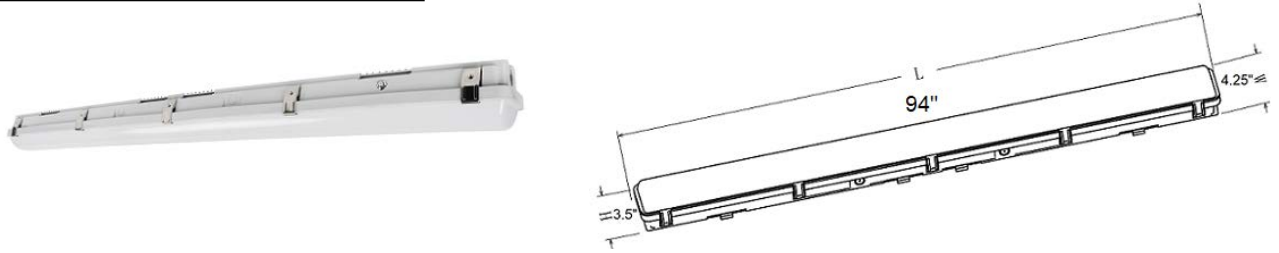

Product Dimension

Introducing the Vapor Tight: The LED Vapor Tight fixture, rated for wet locations, offers a durable and versatile lighting solution suitable for a wide range of indoor and outdoor environments. Its robust construction ensures durability and reliability, making it ideal for areas exposed to moisture, dust, and harsh weather conditions. With selectable wattage options of 3500W, 4000W, and 5000W, along with a luminous efficacy of 140 lumens per watt (lm/W), this fixture provides high-efficiency lighting that can be customized to meet specific brightness levels and energy consumption preferences. Whether used in parking garages, industrial facilities, car washes, or outdoor walkways, the Vapor Tight delivers reliable performance, energy efficiency, and versatility—making it an essential component of any lighting project.

Specification

Part No.	Power	Input Voltage	Luminous	Luminous Efficacy	CCT	Viewing Angle	Ra	PF	Warranty
VP-TPL3-8FT70W-TP	70W	AC120-347V	7000lm	140lm/W	3500K	120°	>80	>0.9	5 Years
VP-TPL3-8FT70W-TCP-MS	70W		7000lm		4000K				
			7000lm		5000K				

Features

- Universal Voltage: 120-277V or 120-347
- ETL Universa
- IP66, IK08, and 850° glow wire test requirement.
- 5-year warranty.

Testing Report