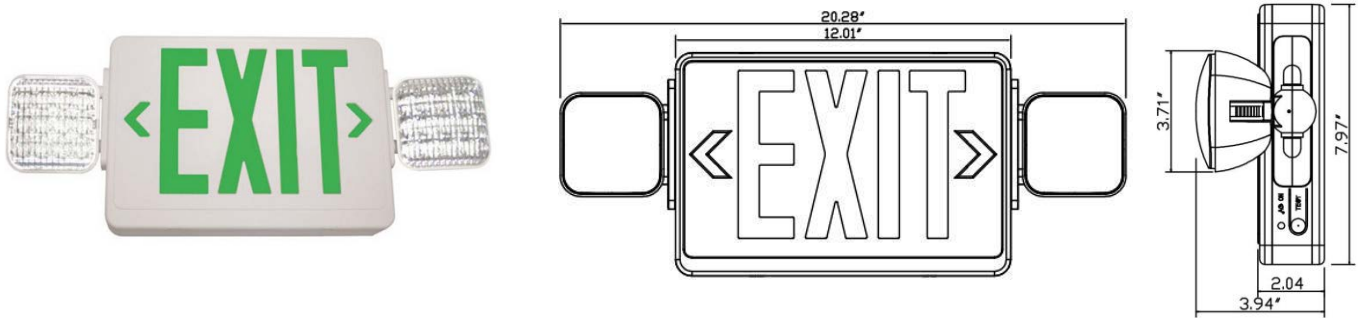

Green Combo LED Exit Sign and Emergency Light Combo

FEATURES

- High impact flame retardant high thermos and color stable UL 94-5VA rated polycarbonate
- Snap-fit construction to enable fast installation
- Perfect option for applications requiring an Exit sign and emergency light in the same area
- Wall or top mounted

ELECTRICAL

- UL924 Listed
- UL Damp Location Rated
- Dual 120/277 voltage. Optional multi-tap voltage available
- 2 x 2.2W LAMP HEADS SMD 2835 LEDs
- Built-in 9.6V700mAH rechargeable Ni-cd battery for minimum 90 minutes emergency operation
- Maximum 24 hours for full recharge time
- Test switch and charge indicator

SPECIFICATION

Model No.	RY-EXLCOMB01GREEN
Voltage	120/277v 60 Hz
Finish	White Finish / Green Sign
Emergency Time	90 Minutes with 6.0V Ni-Cad Battery
Lumens	247 lm
Wattage	3.0W@ 120v; 3.7W@ 277V
Operating Temperature	32°F ~+104°F / 0°C~+40°C
Package Info	20.1x12.4x17.1
PC/ Master Pack	6 PCS
Weight	25 LB