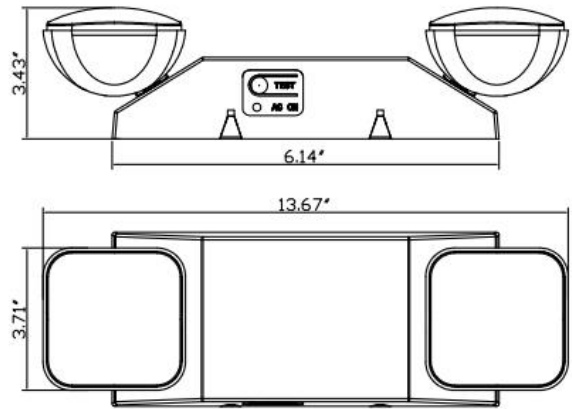

INDOOR LED RECTANGLE EMERGENCY LIGHT with BATTERY

FEATURES

- High impact flame retardant high thermos and color stable UL 94-5VA rated polycarbonate
- Easy mount feature for fast installation
- Universal JBOX Mounting Pattern

ELECTRICAL

- UL924 Listed
- UL Damp Location Rated
- Dual 120/277 voltage. Optional multi-tap voltage available
- 2x1.2W LAMP HEADS SMD 2835 LEDs
- Built-in 6V700mAH rechargeable Ni-cd battery for minimum 90 minutes emergency operation
- Maximum 24 hours for full recharge time
- Test switch and charge indicator