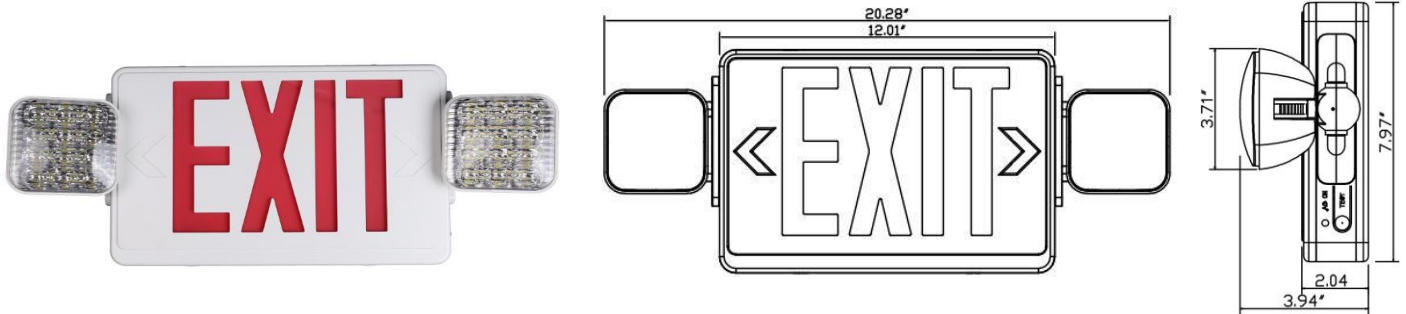

Red Combo LED Exit Sign and Emergency Light Combo

FEATURES

- High impact flame retardant high thermos and color stable UL 94-5VA rated polycarbonate
- Snap-fit construction to enable fast installation
- Perfect option for applications requiring an Exit sign and emergency light in the same area
- Wall or top mounted

ELECTRICAL

- UL924 Listed
- UL Damp Location Rated
- Dual 120/277 voltage. Optional multi-tap voltage available
- 2 x 2.2W LAMP HEADS SMD 2835 LEDs
- Built-in 9.6V700mAH rechargeable Ni-cd battery for minimum 90 minutes emergency operation
- Maximum 24 hours for full recharge time
- Test switch and charge indicator

SPECIFICATION

Model No.	RY-EXLCOMB01RED
Voltage	120/277v 60 Hz
Finish	White Finish / Red Sign
Emergency Time	90 Minutes with 6.0V Ni-Cad Battery
Lumens	247 lm
Wattage	3.0W@ 120v; 3.7W@ 277V
Operating Temperature	32°F ~ +104°F / 0°C ~ +40°C
Package Info	20.1x12.4x17.1
PC/ Master Pack	6 PCS
Weight	25 LB