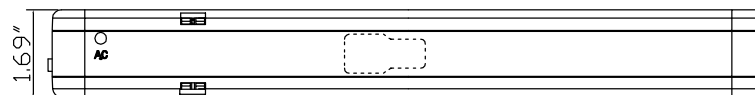

cUL and UL Listed for Wet location(0°C-40°C),

PART # HY-3WL(R+G)

DIMENSIONS

RED+GREEN in 1