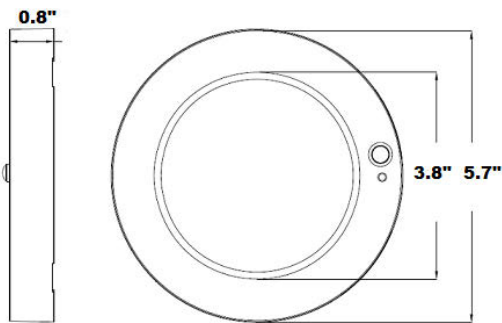

VERSA-SMD-R5-10W-3CCT-BMS

DESCRIPTION

The Versa Bi-Level Motion Sensor Disk Light by Rayco Lighting is a versatile and energy-efficient solution designed for modern lighting needs. Featuring a built-in motion sensor, this fixture offers bi-level dimming, automatically adjusting brightness based on occupancy to maximize energy savings. With 5CCT selectable technology (2700K, 3000K, 3500K, 4000K, and 5000K), it allows for customizable color temperatures to suit any environment. Fully dimmable, this disk light provides smooth lighting control, enhancing comfort and ambiance. It is also JA8 compliant, meeting California Title 24 energy efficiency standards for high-performance and sustainability. Ideal for hallways, closets, kitchens, and commercial spaces, the Versa Disk Light delivers reliable, flicker-free illumination with an ultra-slim, modern design that seamlessly blends into any ceiling.

FEATURES

- Bi-Level sensor switch
- Sleek and ultra thin profile
- 3 Motion sensor switch setting
- 5 CCT color temperture
- 120v input with 10w LED usage

DIMMING

Triac dimmable down to 10%. Compatible with most major brands of dimmers.

WARRANTY

3 years manufacturer warranty, consult factory for more details.

CONSTRUCTION

Composite material with polycarbonate lens

JUNCTION BOX

Surface mount installation in most 3.5" & 4" electrical boxes

LISTING

ETL Listed. California JA8. Title24.

● SIZE: 5.7" L.x 5.7" W. x 0.8" H.

● Nominal Wattage: 10w

● 675 Lumens

● Beam angle: 110

● Lifetime: 50,000 Hrs+

● CRI 90

● Rated for Damp Locations

● ETL listed , CA Title24 Compliant