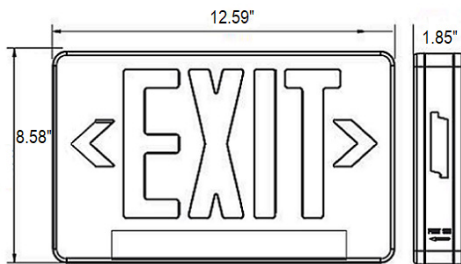

Catalog Number : Project Name : Note : Date : Type :

EX-COMBO-R

DESCRIPTION

The indoor combo exit/emergency unit by Raycos Lighting is a reliable, all-in-one life safety solution designed for both functionality and durability. Featuring an illuminated exit sign paired with integrated emergency lighting, it ensures clear visibility and safe egress during power outages. Its versatile design allows for both wall and ceiling mounting, making it suitable for a wide range of commercial and residential applications while maintaining a clean, professional appearance.

SWITCH TEST

- In AC operation, press the test button to test in emergency mode.
- In an emergency operation, press the test button to see the battery operation,

TECHNICAL SPECIFICATION

WATTAGE	3W
VOLTAGE	120/277V AC
POWER FREQUENCY	60Hz
POWER FACTOR	>0.9
Mounting	Flame, Fire-resistant
Finish	White
BEAM ANGLE	100°
MATERIAL	Thermo plastic ABS Housing
LIFESPAN	≥60,000hours
DIMMABLE	NA
INPUT RATING	5W, 50Ma
BATTERY CAPACITY	500mAh
EMERGENCY TIME	90Min
INITIAL CHARGE TIME	24Hours
BATTERY TYPE	2 X 4.8V NiCad BATTERY
LED INDICATOR	Green
OPERATING TEMP	(32°F~ 104°F) 0~40°C
RATING	Suitable for Damp Locations
WARRANTY	5 year limited